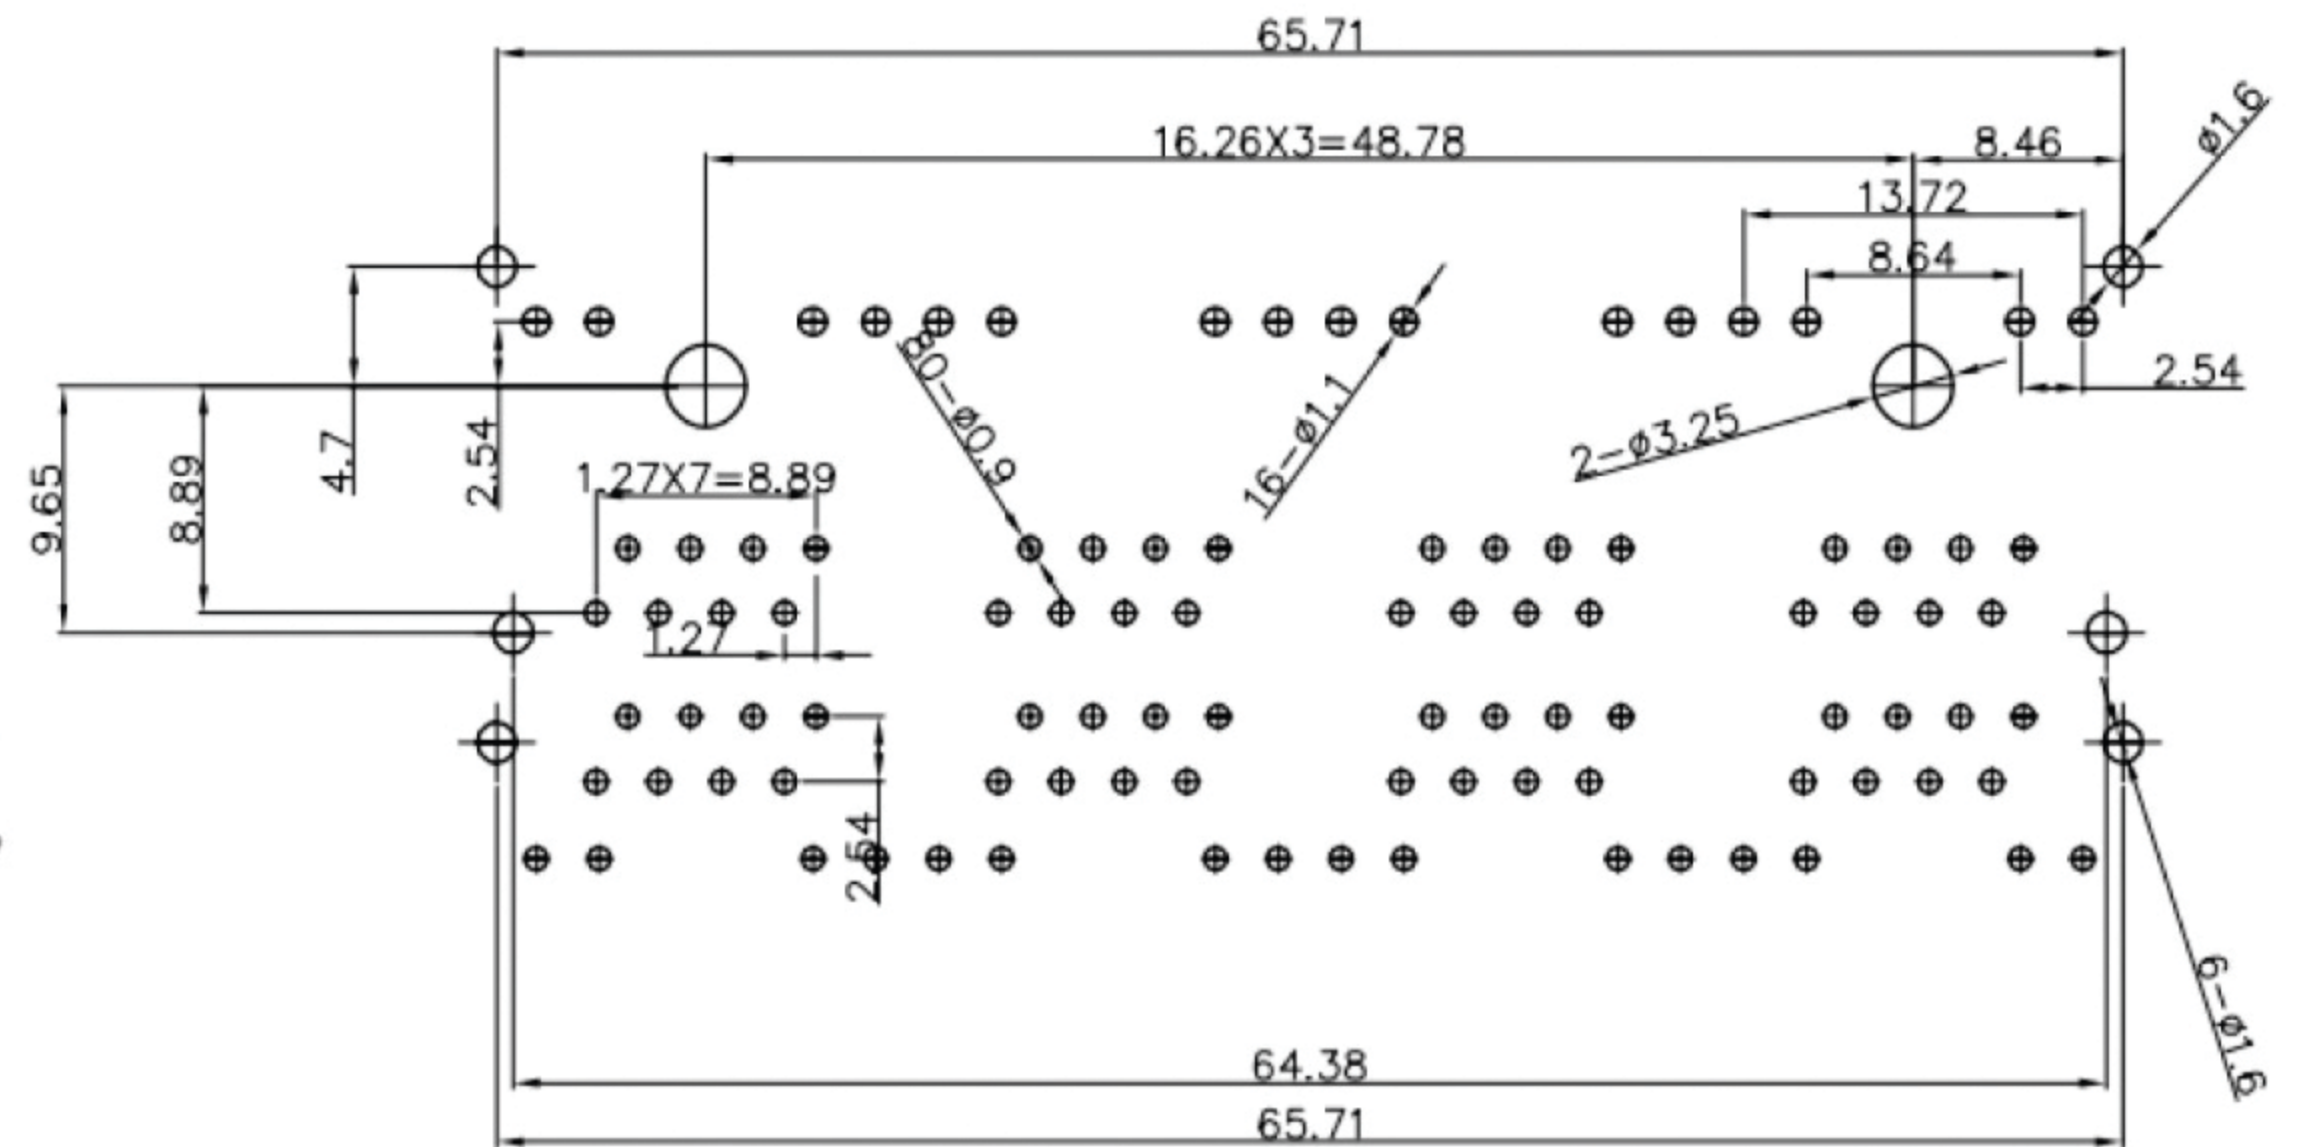

L-Yellow

R-Green

PC Board Layout
Top View

1.27
 $1.27 \times 7 = 8.89$