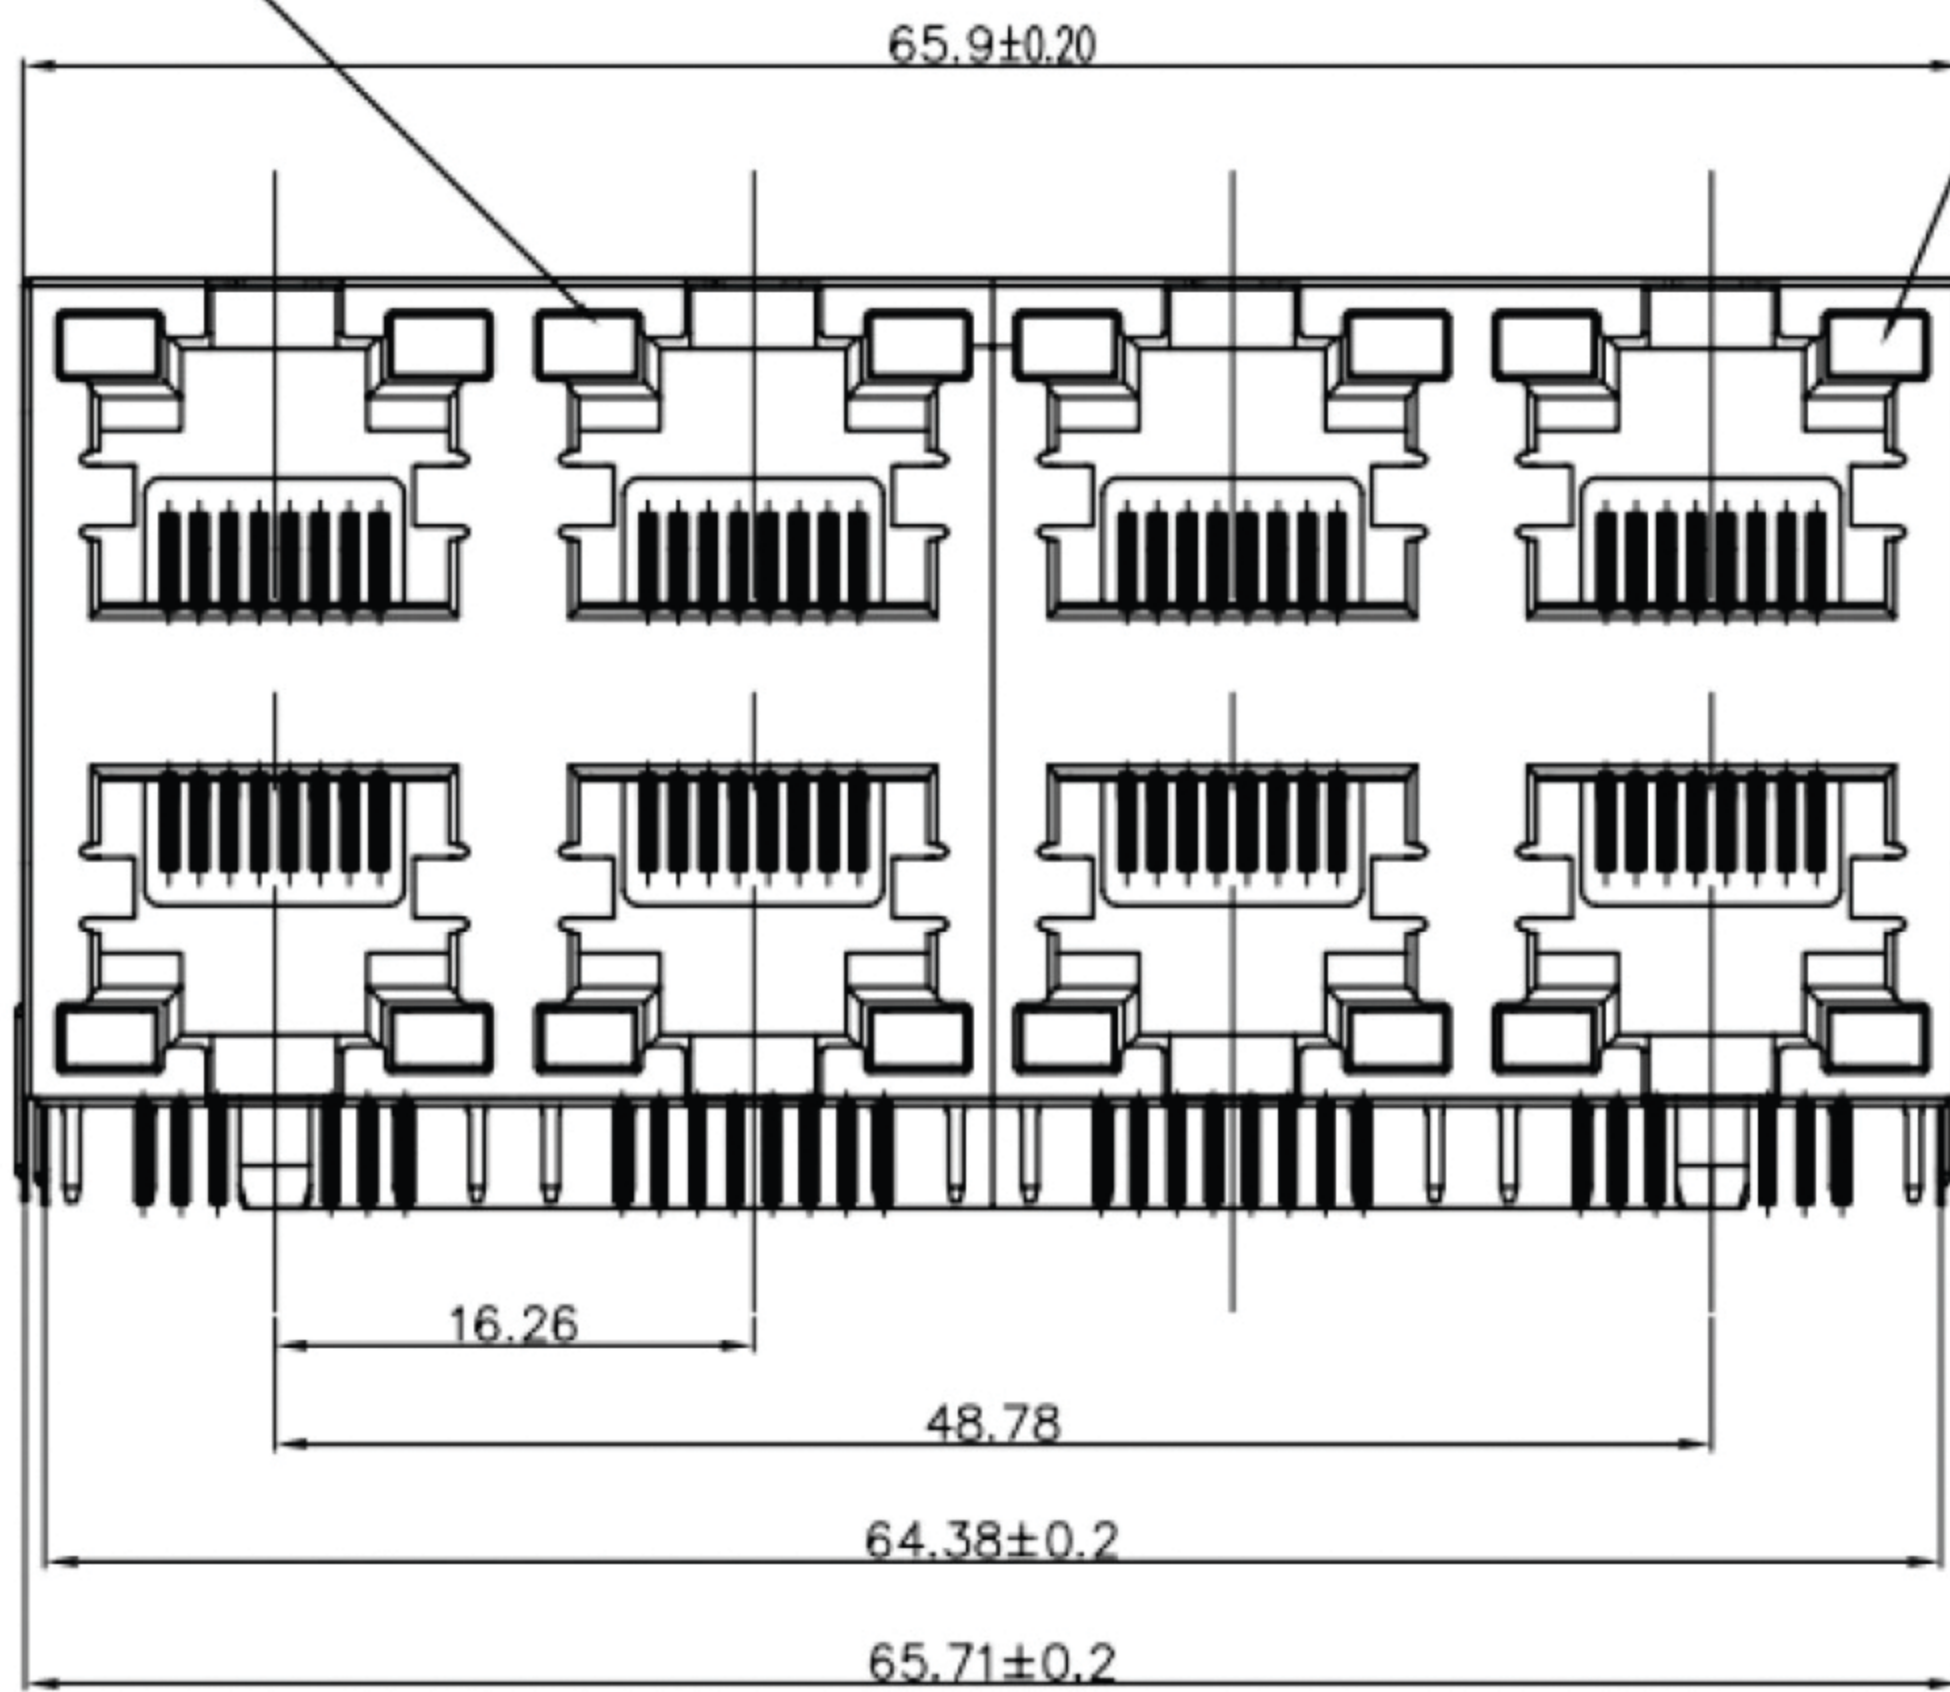

L-Yellow

R-Green

PC Board Layout
Top View

1.27
 $1.27 \times 7 = 8.89$