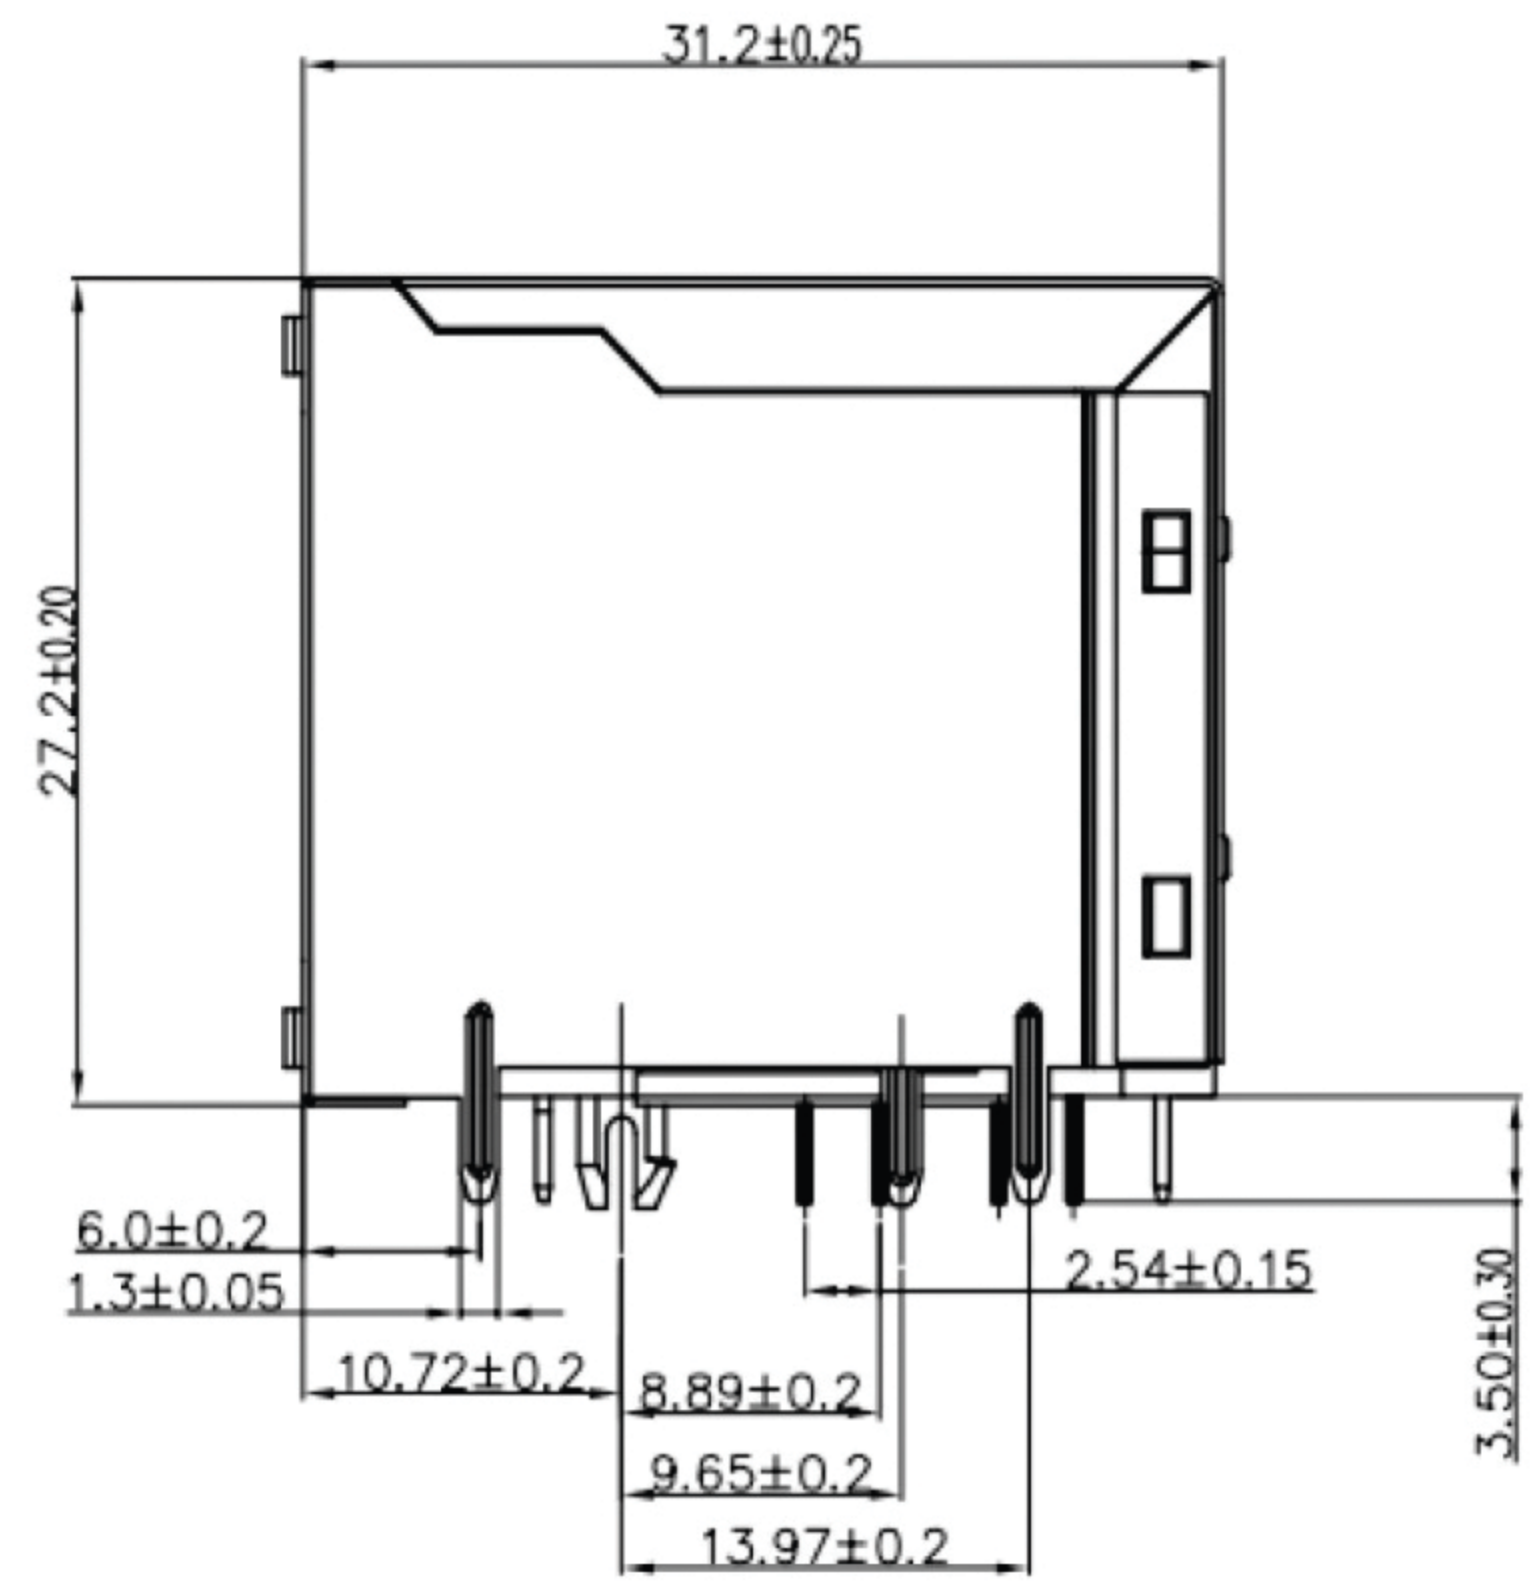

L-Yellow

R-Green

PC Board Layout
Top View

1.27
 $1.27 \times 7 = 8.89$